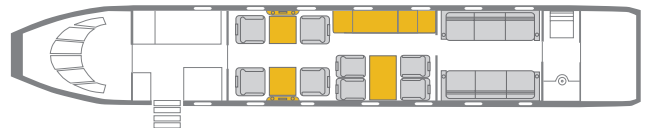

# FALCON 900EX EASY

COMPLEMENTARY DOMESTIC GOGO WIFI  
SWIFT BROADBAND (SBB) FOR INTERNATIONAL

## INTERIOR FEATURES

Seats 14 passengers  
Sleeps 4 passengers  
DVD Player / CD Player / Airshow  
Flight Phone / 110V Outlets  
Full Forward Galley  
Convection Oven / Oven  
Forward and Aft Lavatories

**PERFORMANCE\***: Range (nautical miles): 4,475 - Cruising Speed 482 (kts)  
**SPECIFICATIONS**: Cabin Height: 6.1 ft, Width: 7.6 ft, Length: 33.2 ft - Baggage: 127 cu. ft

**CONTACT SOLAIRUS TODAY TO BOOK YOUR NEXT CHARTER FLIGHT**  
**800.359.7861 - CHARTER@SOLAIRUS.AERO - WWW.SOLAIRUS.AERO**