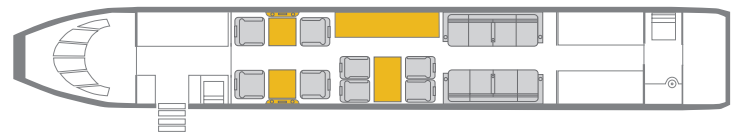

GULFSTREAM G550

FREE DOMESTIC AND INTERNATIONAL KU BAND WIFI

INTERIOR FEATURES

- Seats 10 Passengers
- Airshow
- Flight Phone / 110V Outlets
- Full Aft Galley
- Oven / Microwave
- Forward and Aft Lavatories

PERFORMANCE* : Range (statute miles): 6750 - Cruising Speed (mph): 500
SPECIFICATIONS: Cabin Height: 6.2 ft, Width: 7.3 ft, Length: 50 ft - Baggage: 226 cu. ft

CONTACT SOLAIRUS TODAY TO BOOK YOUR NEXT CHARTER FLIGHT
800.359.7861 - CHARTER@SOLAIRUS.AERO - WWW.SOLAIRUS.AERO