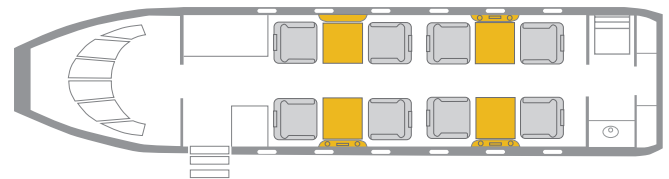

### INTERIOR FEATURES

- Seats 8 passengers
- DVD Player / Airshow
- 110V Outlets
- Full Forward Galley
- Oven / Microwave / Espresso Machine
- Aft Lavatory

**PERFORMANCE\***: Range (statute miles): 4062 - Cruising Speed (mph): 528  
**SPECIFICATIONS**: Cabin Height: 6.3 ft, Width: 7.2 ft, Length: 25 ft - Baggage: 150 cu. ft