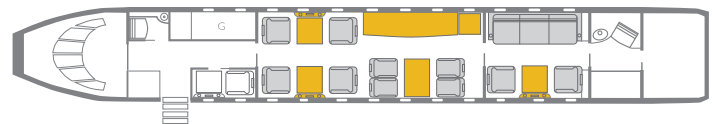

GLOBAL EXPRESS XRS

FREE HIGH SPEED KA BAND WIFI

INTERIOR FEATURES

- Seats 13 passengers
- Sleeps 6 passengers
- DVD Player / CD Player / Airshow
- Flight Phone / 110V Outlets
- Full Forward Galley
- Convection Oven / Microwave
- Espresso Machine
- Forward and Aft Lavatories

PERFORMANCE* : Range (statute miles): 6700 - Cruising Speed (mph): 575
SPECIFICATIONS: Cabin Height: 6.3 ft, Width: 8.2 ft, Length: 48.4 ft - Baggage: Interior: 195 cu. ft

CONTACT SOLAIRUS TODAY TO BOOK YOUR NEXT CHARTER FLIGHT
800.359.7861 - CHARTER@SOLAIRUS.AERO - WWW.SOLAIRUS.AERO