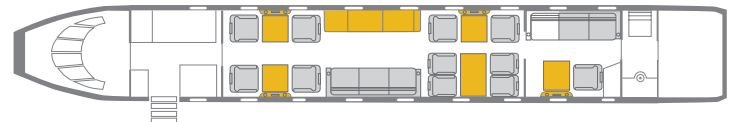

GULFSTREAM G650ER

FREE HIGH-SPEED KA BAND DOMESTIC & INTERNATIONAL INTERIOR FEATURES

- Seats 16 passengers
- Sleeps 6 passengers
- DVD Player / Airshow
- Flight Phone / 110V Outlets
- Full Forward Galley
- Convection Oven / Microwave
- Coffee Maker
- Forward and Aft Lavatories

PERFORMANCE* : Range (statute miles): 8055 - Cruising Speed (mph): 685
SPECIFICATIONS: Cabin Height: 6.4 ft, Width: 8.5 ft, Length: 46.8 ft - Baggage: 195 cu. ft

CONTACT SOLAIRUS TODAY TO BOOK YOUR NEXT CHARTER FLIGHT
800.359.7861 - CHARTER@SOLAIRUS.AERO - WWW.SOLAIRUS.AERO