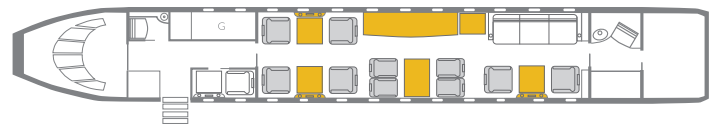

GLOBAL EXPRESS XRS

INTERIOR FEATURES

- Seating for 10 Passengers, Berthing for 6
- Forward Full Service Galley
- Internal/External Baggage Compartments
- DVD, CD, and Kaleidescape Movie System
- Airtext for in-flight SMS texting, cell calls and email
- Forward and Aft Lavs and Dressing Area

PERFORMANCE* : Range (statute miles): 6700 - Cruising Speed (mph): 575
SPECIFICATIONS: Cabin Height: 6.3 ft, Width: 8.2 ft, Length: 48.4 ft - Baggage: Interior: 195 cu. ft
For more information, please visit solairus.aero/fleet/medford-global-express