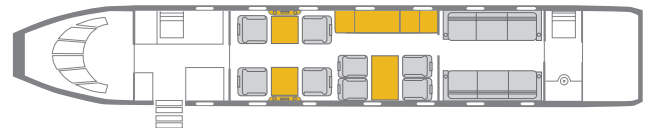

FALCON 900EX EASy

FREE DOMESTIC ADVANCED L5 WIFI

INTERIOR FEATURES

- Seats 14 passengers
- HD Monitor/ HDMI Cable / Airshow
- 110V Outlets
- Full Forward Galley
- Oven / Coffee Maker / Microwave
- Forward and Aft Lavatories

PERFORMANCE* : Range (statute miles): 5,400 - Cruising Speed 536 (mph)
SPECIFICATIONS: Cabin Height: 6.2 ft, Width: 7.7 ft, Length: 33.0 ft - Baggage: 127 cu. ft

CONTACT SOLAIRUS TODAY TO BOOK YOUR NEXT CHARTER FLIGHT
800.359.7861 - CHARTER@SOLAIRUS.AERO - WWW.SOLAIRUS.AERO