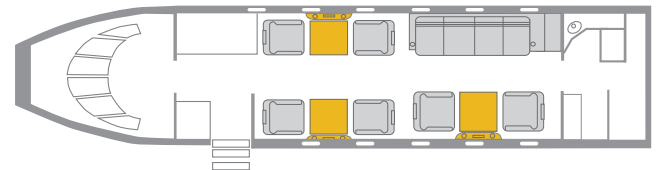

# CHALLENGER 605

**FREE DOMESTIC GOGO  
BIZ WIFI ONBOARD**

## INTERIOR FEATURES

- Seats 10 passengers
- Sleeps 4 passengers
- DVD Player / Airshow / Flight Phone / 110V Outlets / Headsets
- Full Forward Galley
- Aft Lavatory

**PERFORMANCE\*** : Range (statute miles): 4761 - Cruising Speed (mph): 530  
**SPECIFICATIONS**: Cabin Height: 6.1 ft, Width: 8.2 ft, Length: 28.3 ft - Baggage: 115 cu. ft