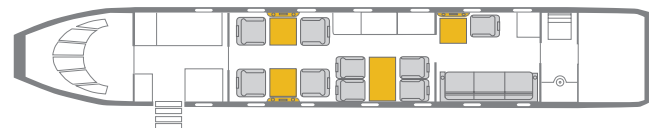

FALCON 900LX

FREE DOMESTIC L5 GOGO WIFI

INTERIOR FEATURES

- Seats 12 passengers
- Sleeps 5 passengers
- BluRay / DVD Player / CD Player
- Flight Phone / 110V Outlets
- Full Forward Galley
- Convection Oven / Microwave
- Coffee Maker
- Forward and Aft Lavatories

PERFORMANCE* : Range (statute miles): 5,400 - Cruising Speed 575 (mph)
SPECIFICATIONS: Cabin Height: 6.1ft, Width: 7.6 ft, Length: 33.2 ft - Baggage: 127 cu. ft

CONTACT SOLAIRUS TODAY TO BOOK YOUR NEXT CHARTER FLIGHT
800.359.7861 - CHARTER@SOLAIRUS.AERO - WWW.SOLAIRUS.AERO