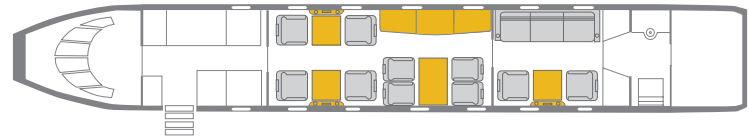

GULFSTREAM G600

COMPLIMENTARY DOMESTIC AND INTERNATIONAL KA BAND WIFI

INTERIOR FEATURES

Seats 13 passengers
Sleeps 7 passengers
Satellite TV/ YouTube / Apple TV/
Sports Package / Airshow
iPod Docking Station
Flight Phone / 110V Outlets
Full Forward Galley
Forward and Aft Lavatories

PERFORMANCE* : Range (statute miles): 7480 - Cruising Speed (mph): 709
SPECIFICATIONS: Cabin Height: 6.2 ft, Width: 7.7 ft, Length: 51.3 ft - Baggage: 175 cu. ft

CONTACT SOLAIRUS TODAY TO BOOK YOUR NEXT CHARTER FLIGHT
800.359.7861 - CHARTER@SOLAIRUS.AERO - WWW.SOLAIRUS.AERO