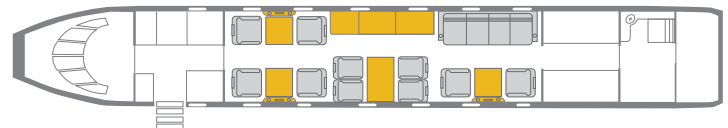

GULFSTREAM G550

KA BAND WIFI AVAILABLE

INTERIOR FEATURES

- Seats 8 passengers
- Sleeps 7 passengers
- DVD Player / CD Player / Airshow
- Flight Phone / 110V Outlets
- Full Forward Galley
- Convection Oven / Microwave
- Espresso Machine
- Forward and Aft Lavatories

PERFORMANCE* : Range (statute miles): 7900 - Cruising Speed (mph): 500
SPECIFICATIONS: Cabin Height: 6.2 ft, Width: 7.3 ft, Length: 50 ft - Baggage: 226 cu. ft
For more information, please visit solairus.aero/fleet/gulfstream-g550-ttn-based