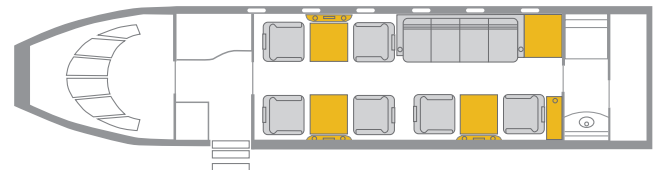

CHALLENGER 604

FREE DOMESTIC GOGO WIFI

INTERIOR FEATURES

- Seats 6 passengers
- Sleeps 4 passengers
- iPod Docking Station
- Flight Phone / 110V Outlets
- Full Forward Galley
- Convection Oven / Microwave
- Coffee Maker

PERFORMANCE* : Range (statute miles): 4500 - Cruising Speed (mph): 530
SPECIFICATIONS: Cabin Height: 6.1 ft, Width: 8.2 ft, Length: 28.3 ft - Baggage: 115 cu. ft
For more information, please visit solairus.aero/fleet/challenger-604-sat