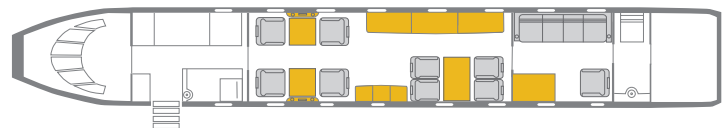

GULFSTREAM G550

FREE DOMESTIC GOGO L5 WIFI ONBOARD

INTERIOR FEATURES

- Seats 13 passengers
- Sleeps 7 passengers
- DVD Player / CD Player / Airshow
- Flight Phone / 110V Outlets
- Full Forward Galley
- Oven / Microwave /
- Espresso Machine
- Forward and Aft Lavatories

PERFORMANCE* : Range (statute miles): 7900 - Cruising Speed (mph): 500
SPECIFICATIONS: Cabin Height: 6.2 ft, Width: 7.3 ft, Length: 50 ft - Baggage: 226 cu. ft

CONTACT SOLAIRUS TODAY TO BOOK YOUR NEXT CHARTER FLIGHT
800.359.7861 - CHARTER@SOLAIRUS.AERO - WWW.SOLAIRUS.AERO