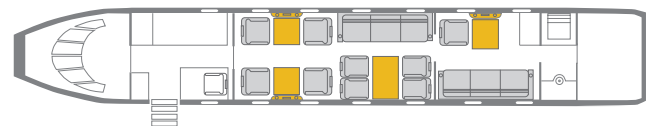

FALCON 7X

FREE DOMESTIC GOGO WIFI

INTERIOR FEATURES

- Seats 6 passengers – owner's restriction
- Blu-Ray DVD Player / Airshow
- Flight Phone / 110V Outlets
- Full Forward Galley
- Convection Oven/ Microwave
- Coffee Machine
- Forward and Aft Lavatories

PERFORMANCE* : Range: 6,846 miles - Cruising Speed 592 (mph)
SPECIFICATIONS: Cabin Height: 6.12in, Width: 7.7ft, Length: 39.07ft - Baggage: 140 cu. ft

CONTACT SOLAIRUS TODAY TO BOOK YOUR NEXT CHARTER FLIGHT
800.359.7861 - CHARTER@SOLAIRUS.AERO - WWW.SOLAIRUS.AERO