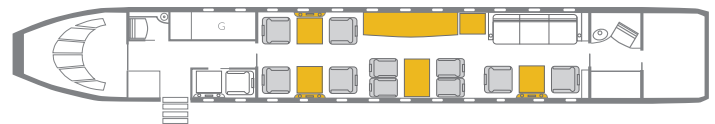

GLOBAL EXPRESS XRS

INTERIOR FEATURES

STARLINK INTERNET

- Seating for 10 Passengers, Berthing for 6
- Forward Full Service Galley
- Internal/External Baggage Compartments
- DVD, CD, and Kaleidoscope Movie System
- Airtex for in-flight SMS texting, cell calls and email
- Forward and Aft Lavs and Dressing Area

PERFORMANCE* : Range (statute miles): 6700 - Cruising Speed (mph): 575
SPECIFICATIONS: Cabin Height: 6.3 ft, Width: 8.2 ft, Length: 48.4 ft - Baggage: Interior: 195 cu. ft
For more information, please visit solairus.aero/fleet/medford-global-express